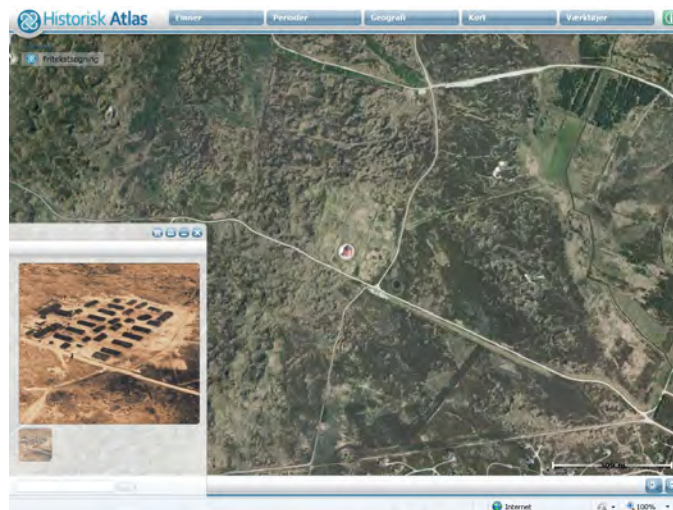

Contents in Region Vadehavet

- Texts from
  - North Sea Trial
  - Lancewad
  - Ribe 1300
  - Vadehavets Formidler Forum
  - Marine casualties in South West Jutland
- Comming project:
  - WW2 in South West Jutland ...

Historisk Atlas tells Archeology