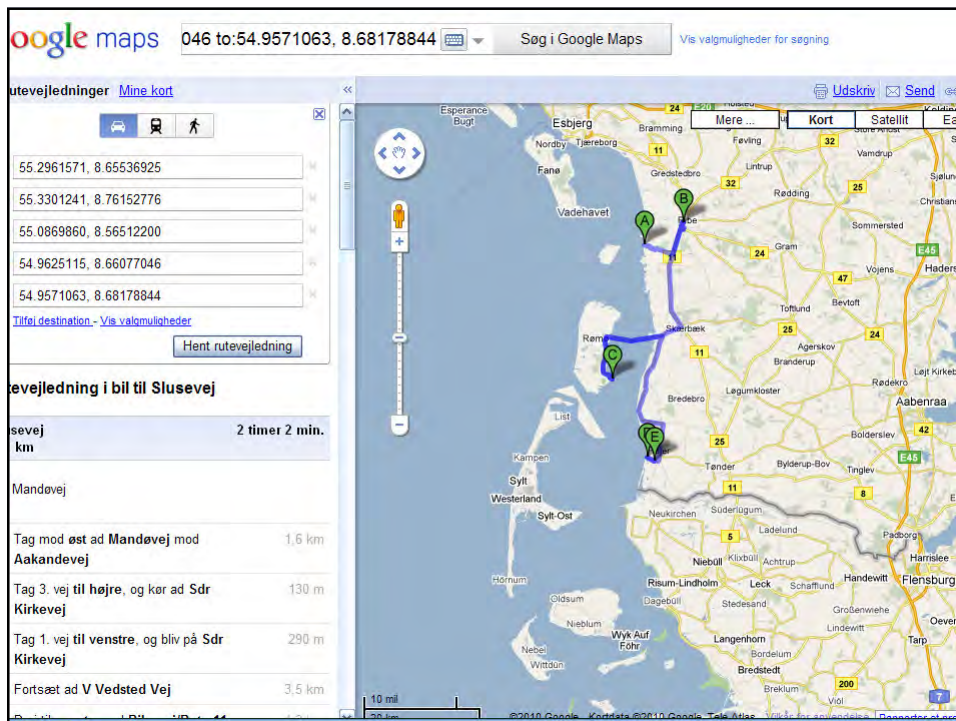

Plan a tour

Bodil Wöhnert

Trilateral Wadden Sea Forum - Nov. 18
2010

15