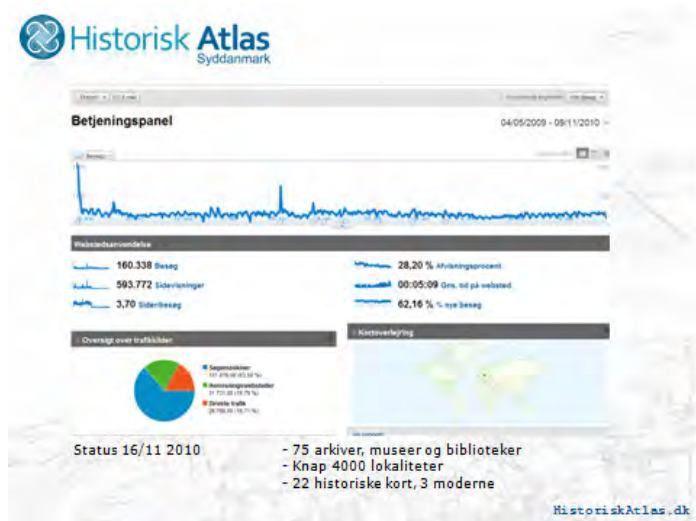

Organisation & Economy

- Board
- IT
- Local
  - Kulturregion Vadehavet
    - Local organisation
- Funding
- Self finance
- Quality control
  - Guidelines

User statistics