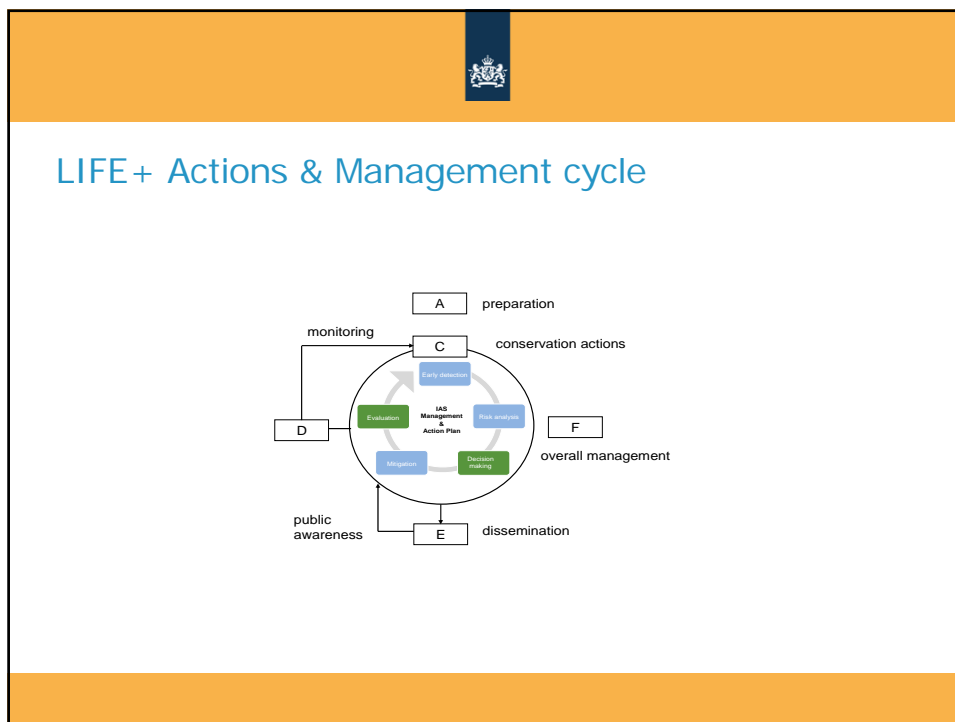

Management and Action Plan

Five elements:

- 1.Prevention**
- 2.Early Warning/Detection and rapid response
- 3.Eradication and control
- 4.Raising awareness
- 5.Implementation

LIFE+

Offers the chance to assess the best measures
All Wadden Sea and across borders, a lot of stakeholders

LIFE is the EU's financial instrument supporting environmental and nature conservation projects throughout the EU

LIFE+

Ministry of Economic Affairs stepped up to take care that an application for this LIFE+ tender is submitted

Deadline 25th June 2013.

Approach

Meetings and discussions with partners:

- German and Dutch Government
- German and Dutch Research Institutes

Objective: To be sure that we all move in the same direction

Participants (government and researchinstitutes)