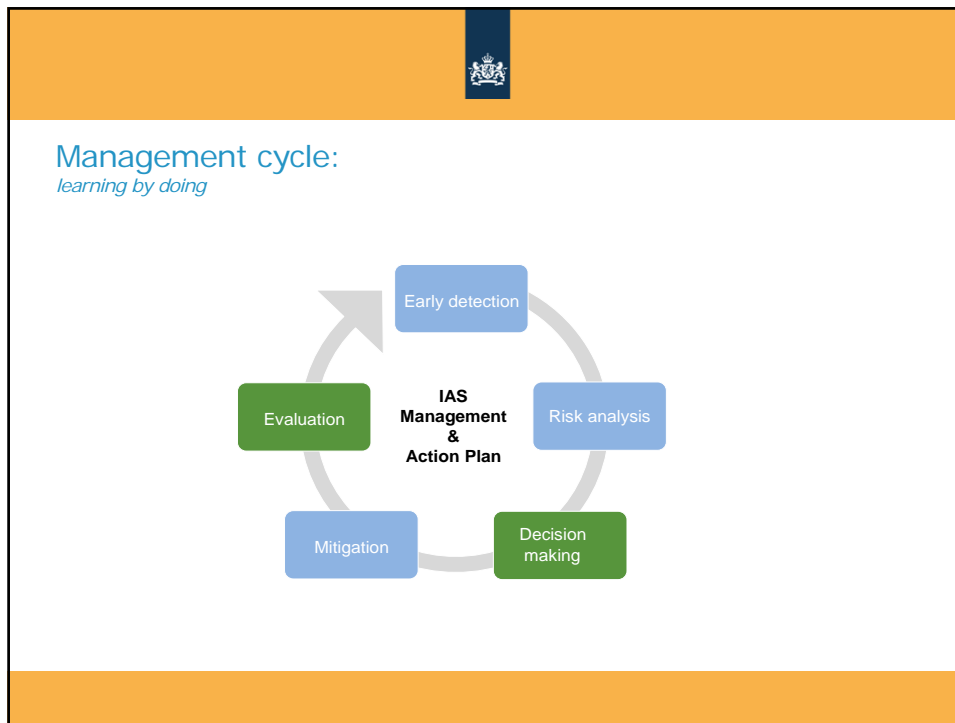

Objective of the application

- Framework for trilateral strategy Invasive Alien Species in the Wadden Sea (First outline October 2012)
- Realize a management and action plan: learning by doing
 - Testing the most cost- effective approach
 - Focused on prevention

Management and Action Plan

Five elements:

- 1.Prevention**
- 2.Early Warning/Detection and rapid response
- 3.Eradication and control
- 4.Raising awareness
- 5.Implementation

LIFE+

Offers the chance to assess the best measures
All Wadden Sea and across borders, a lot of stakeholders