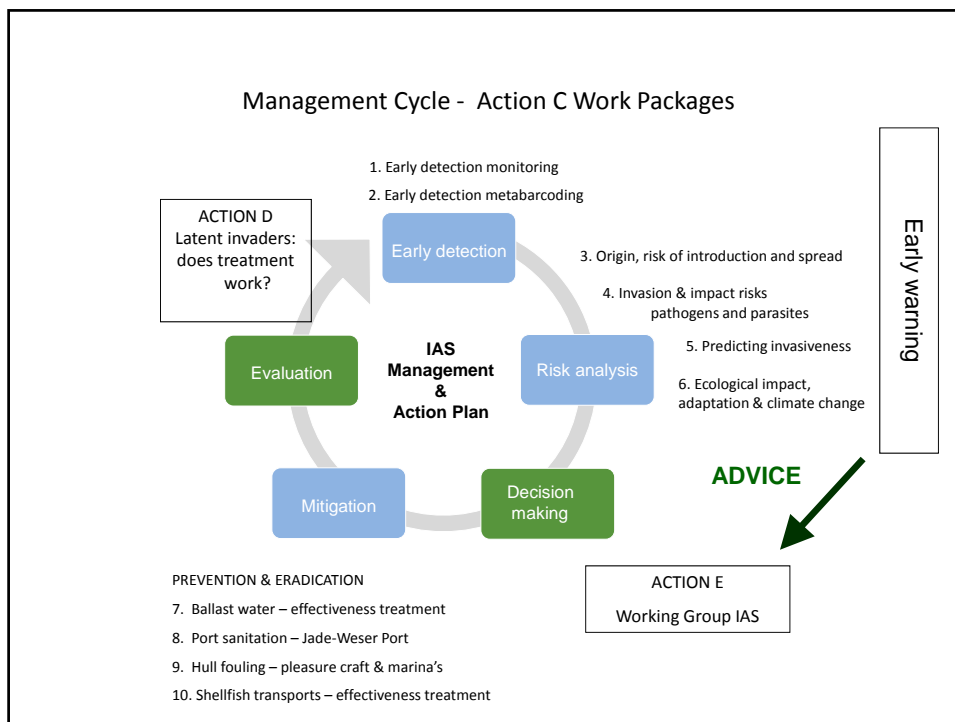

Management and Action Plan

Five elements:

- 1.Prevention**
- 2.Early Warning/Detection and rapid response
- 3.Eradication and control
- 4.Raising awareness
- 5.Implementation

LIFE+

Offers the chance to assess the best measures
All Wadden Sea and across borders, a lot of stakeholders

Deadline 25th June 2013.

Approach

Meetings and discussions with partners:

- German and Dutch Government
- German and Dutch Research Institutes

Objective: To be sure that we all move in the same direction

Participants (government and researchinstitutes)