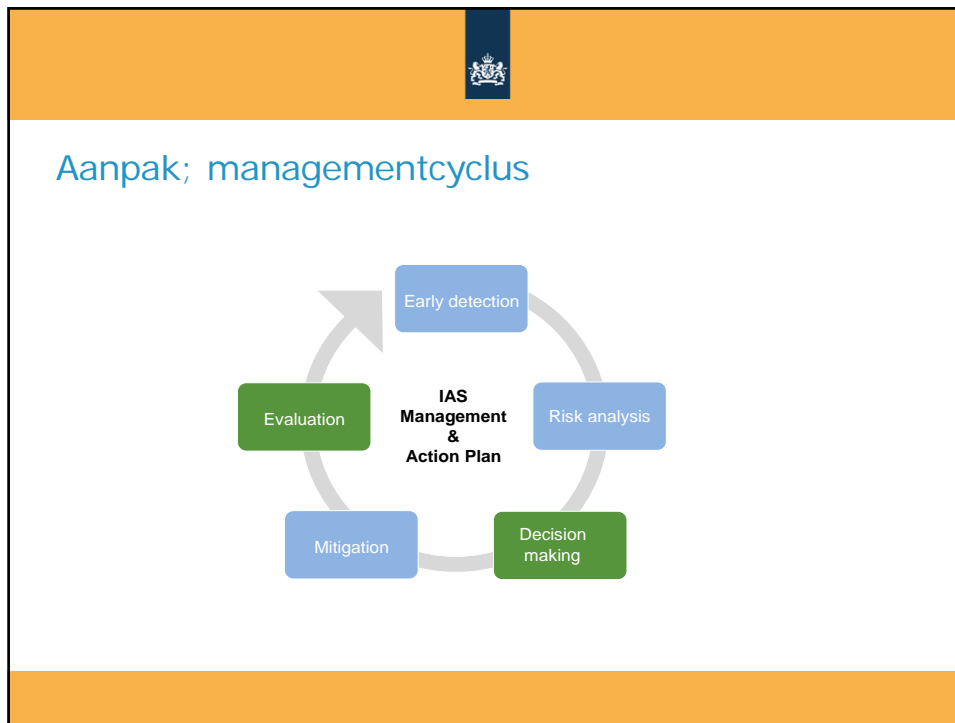

Deadline 25th June 2013.

Approach

Meetings and discussions with partners:

- German and Dutch Government
- German and Dutch Research Institutes

Objective: To be sure that we all move in the same direction

Participants (government and researchinstitutes)